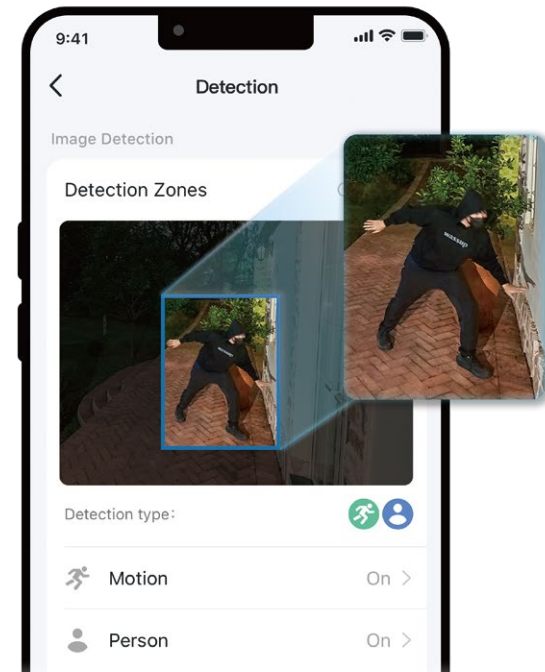

# Indoor/Outdoor Home Security Wi-Fi Camera

Tapo C113

Flexible Indoor and Outdoor Placement

Person and  
Motion Detection

Color Night  
Vision

Local microSD  
Storage<sup>†</sup> up to 512GB

### Your All-Weather Security Guard, Always on the Watch

From the backyard to the nursery, IP65 weatherproofing provides dependable, crystal-clear security—indoors or outdoors, rain or shine.

### Smart Person Detection. No Subscription Required.

Get instant alerts when a person is detected, reducing false alerts and unnecessary notifications.