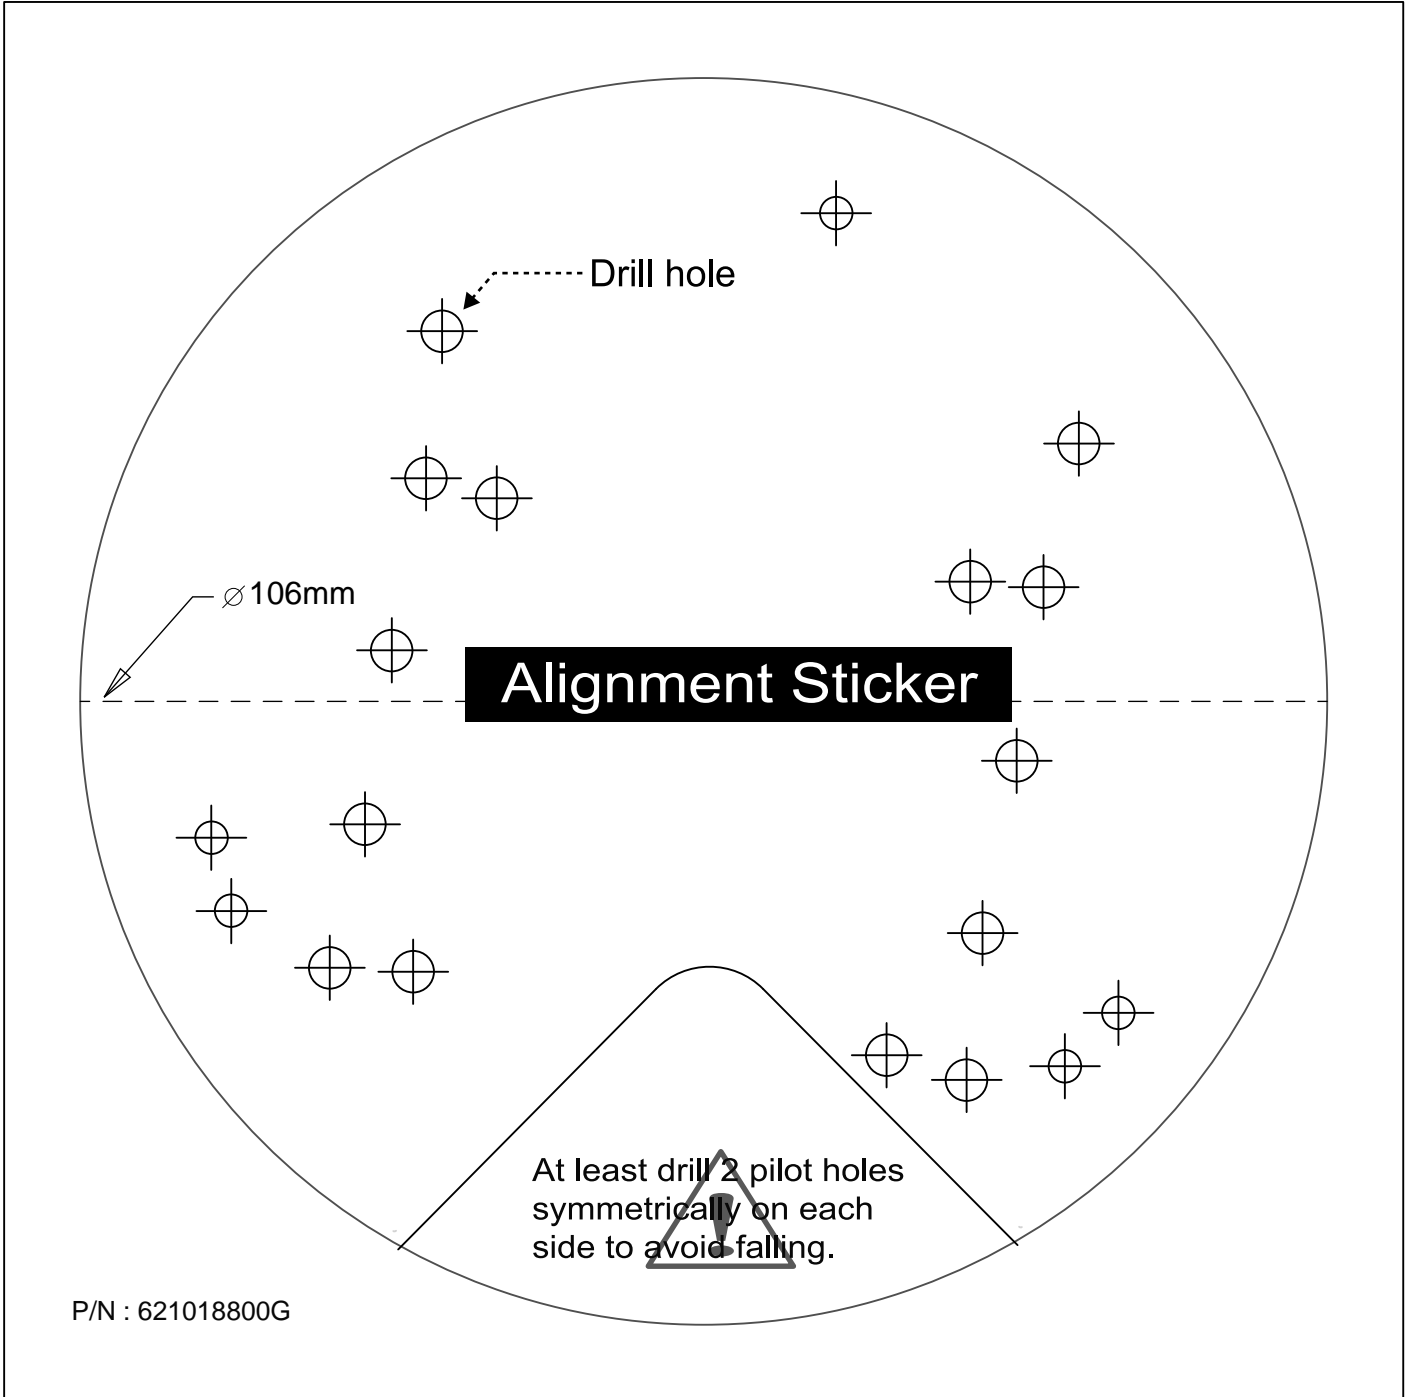

FD8362/62E
FD8372
FD8335H
Alignment Sticker

1:1