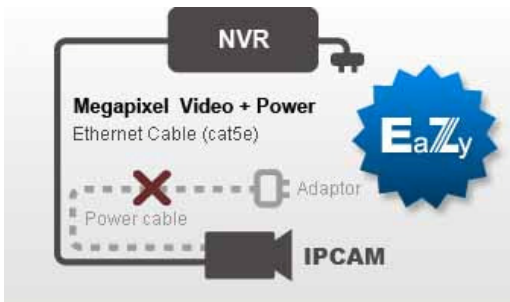

4CH Push Video HD Video Recorder

Features

One Ethernet Cable Solution (POE, Power-over-Ethernet)

Camera power supply & video transmission over one Ethernet cable to eliminate the needs of power adapters for your cameras during the whole HD surveillance system setup.