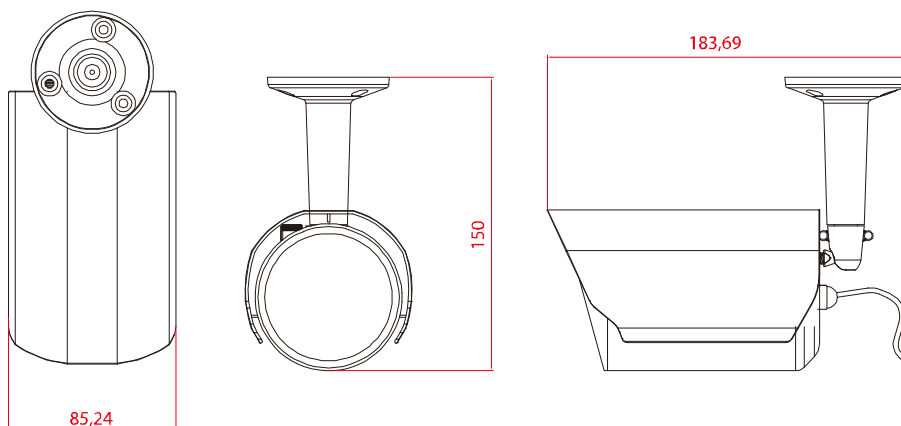

DIMENSIONS

Dimensional tolerance: ± 5mm