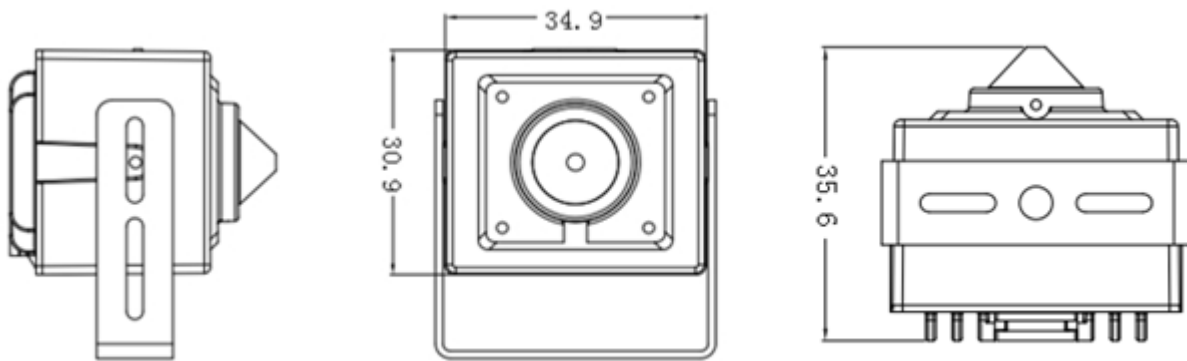

ON-IP3345WP-F

3MP Miniature IP camera with **WDR function**

1、 Models of supply

ON-IP3345WP-F

2、 Features

- Up to 3megapixel resolution, Full HD 3MP real time video, with **WDR** function
- Using high-performance Hisilicon DSP and SONY CMOS image sensor
- **H.265** achieve high definition image quality
- Support **TF card (Up to 128G)**
- Network protocols start Cloud Security monitoring
- Plug-and-play solution, domain name resolution realize remote monitoring
- Compatible with **ONVIF 2.4.2** standard
- P2P network cloud help to achieve remote controlling.
- Support smart mobile and network (IE& Firefox& Safari& Chrome) real time remotely monitoring ,such as iPhone, Blackberry ,Android, Symbian

3、 Specification

Model	ON-IP3345WP-F
Camera	
Processor	Hisilicon DSP
Image Sensor	1/2.8"SONY low illumination Progressive scan CMOS
Effective Pixels	2048(H)*1536(V) 3megapixel
lens	3.7 mm High definition lens
Shutter time	1/25(1/30)s to 1/50000 s
Signal System	PAL(25FPS)/NTSC(30FPS)

Conditions	
Power Supply	DC12V/1A
Power Consumption	2.5W (MAX)
Dimensions	34.9*30.9*35.6mm
Weight	0.17kg

4、Dimension

5、hardware interface