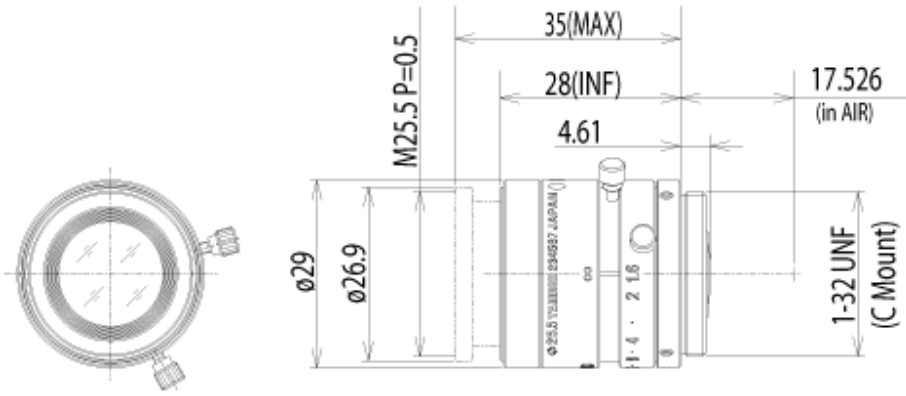

TAMRON Megapixel Machine Vision Lens

P/N		M118FM25
CCD size		1/1.8"
Mount		C mount
Focal length		25mm
Aperture range		1.6 - 16
Angle of View (horizontal x vertical)	1/1.8"	16.6° x 12.5°
	1/2"	14.6° x 11.0°
	1/3"	11.0° x 8.2°
Focusing range		0.1m-infinity
Operation	Focus	Manual w/lock
	Iris	Manual w/lock
Filter size		M25.5 P=0.5mm
Back focus (in air)		12.92mm
Distortion		Less than -0.2%
Weight		39g
Operating Temperature		-10 + 60°C

< Features >

- Lenses for Megapixel cameras
- Higher Close Up Capability, Ultra low Minimum Object distance !!
- Compact Design !!

For High Quality Machine Vision

M118FM25