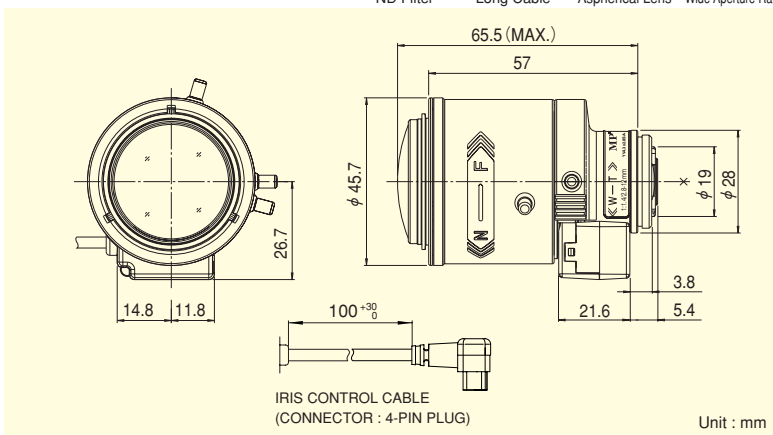

**For Security
Vari-Focal**

MP³ MEGA PIXELS

YV4.3×2.8SA-SA2

Applicable camera (model)

1 2/3 1/2 1/3 1/4

4.3×

New!

- VARI**
Vari-Focal
- WIDE**
Wide Angle
- TELE**
Telephoto
Long Focal
- 3 Mega**
For Megapixel
Camera
- DC**
DC Auto Iris
- CS-mt**
CS Mount
- METAL**
Metal Mount
- ND**
ND Filter
- 230**
Long Cable
- AT**
Aspherical Lens
- F1.4**
Wide Aperture Rate

- High image-quality monitoring with optical performance supporting 3 megapixels.
- Wide f2.8-12mm range accommodates various applications
- Compact and lightweight design, best suited for use with dome cameras.
- Designed to maximize optical performance with high-accuracy aspheric lens, low-dispersion glass, and high refractive-index glass.
- Built-in ND filter of T360, supporting high sensitivity cameras.

MEGAPIXEL VARI-FOCAL LENSES

Focal Length (mm)		2.8~12 (4.3×)	
Iris Range		F1.4 ~ T360 (Equivalent to F360)	
Operation	Zoom	Manual	
	Focus	Manual	
	Iris	Auto (DC Type) (*1)	
Angle Of View (H×V)	1/3"	WIDE	100°02' × 74°03'
		TELE	23°21' × 17°36'
	1/4"	WIDE	74°03' × 55°06'
		TELE	17°36' × 13°13'
Focusing Range (From Front Of The Lens) (m)		∞ ~ 0.3	
Object Dimensions at M.O.D. (H×V) (mm)	1/3"	WIDE	753 × 476
		TELE	131 × 98
	1/4"	WIDE	476 × 329
		TELE	98 × 73
Back Focal Distance (in air) (mm)		7.80	
Exit Pupil Position (From Image Plane) (mm)		455	
Filter Thread (mm)		—	
Mount		CS	
Mass (g)		60	
Coil Resistance		Drive Coil	190Ω
		Damping Coil	500Ω
Current Consumption		23mA (Max.) at DC 4V	
Remarks	• With Metal Mount (*1) When power is turned off, iris will automatically close. YV4.3×2.8SA-SA2L : Long Cable Type (230mm)		