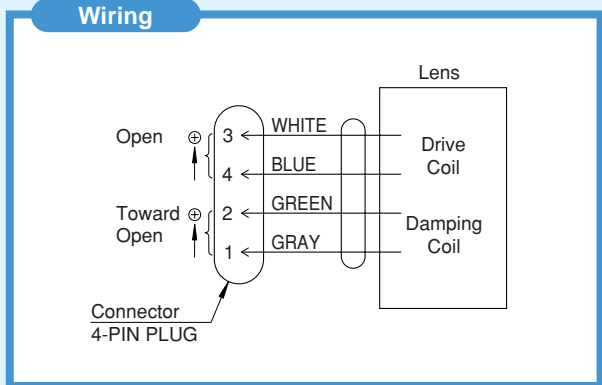

**For Security
Vari-Focal**

MP³ MEGA PIXELS

YV4.3×2.8SA-SA2

Applicable camera (model)

1 2/3 1/2 1/3 1/4

4.3×

New!

- VARI**
Vari-Focal
- WIDE**
Wide Angle
- TELE**
Telephoto
Long Focal
- 3 Mega**
For Megapixel
Camera
- DC**
DC Auto Iris
- CS-mt**
CS Mount
- METAL**
Metal Mount
- ND**
ND Filter
- 230**
Long Cable
- AT**
Aspherical Lens
- F1.4**
Wide Aperture Rate

- High image-quality monitoring with optical performance supporting 3 megapixels.
- Wide f2.8-12mm range accommodates various applications
- Compact and lightweight design, best suited for use with dome cameras.
- Designed to maximize optical performance with high-accuracy aspheric lens, low-dispersion glass, and high refractive-index glass.
- Built-in ND filter of T360, supporting high sensitivity cameras.

MEGAPIXEL VARI-FOCAL LENSES

Focal Length (mm)		2.8~12 (4.3×)	
Iris Range		F1.4 ~ T360 (Equivalent to F360)	
Operation	Zoom	Manual	
	Focus	Manual	
	Iris	Auto (DC Type) (*1)	
Angle Of View (H×V)	1/3"	WIDE	100°02' × 74°03'
		TELE	23°21' × 17°36'
	1/4"	WIDE	74°03' × 55°06'
		TELE	17°36' × 13°13'
Focusing Range (From Front Of The Lens) (m)		∞ ~ 0.3	
Object Dimensions at M.O.D. (H×V) (mm)	1/3"	WIDE	753 × 476
		TELE	131 × 98
	1/4"	WIDE	476 × 329
		TELE	98 × 73
Back Focal Distance (in air) (mm)		7.80	
Exit Pupil Position (From Image Plane) (mm)		455	
Filter Thread (mm)		—	
Mount		CS	
Mass (g)		60	
Coil Resistance		Drive Coil	190Ω
		Damping Coil	500Ω
Current Consumption		23mA (Max.) at DC 4V	
Remarks	• With Metal Mount (*1) When power is turned off, iris will automatically close. YV4.3×2.8SA-SA2L : Long Cable Type (230mm)		