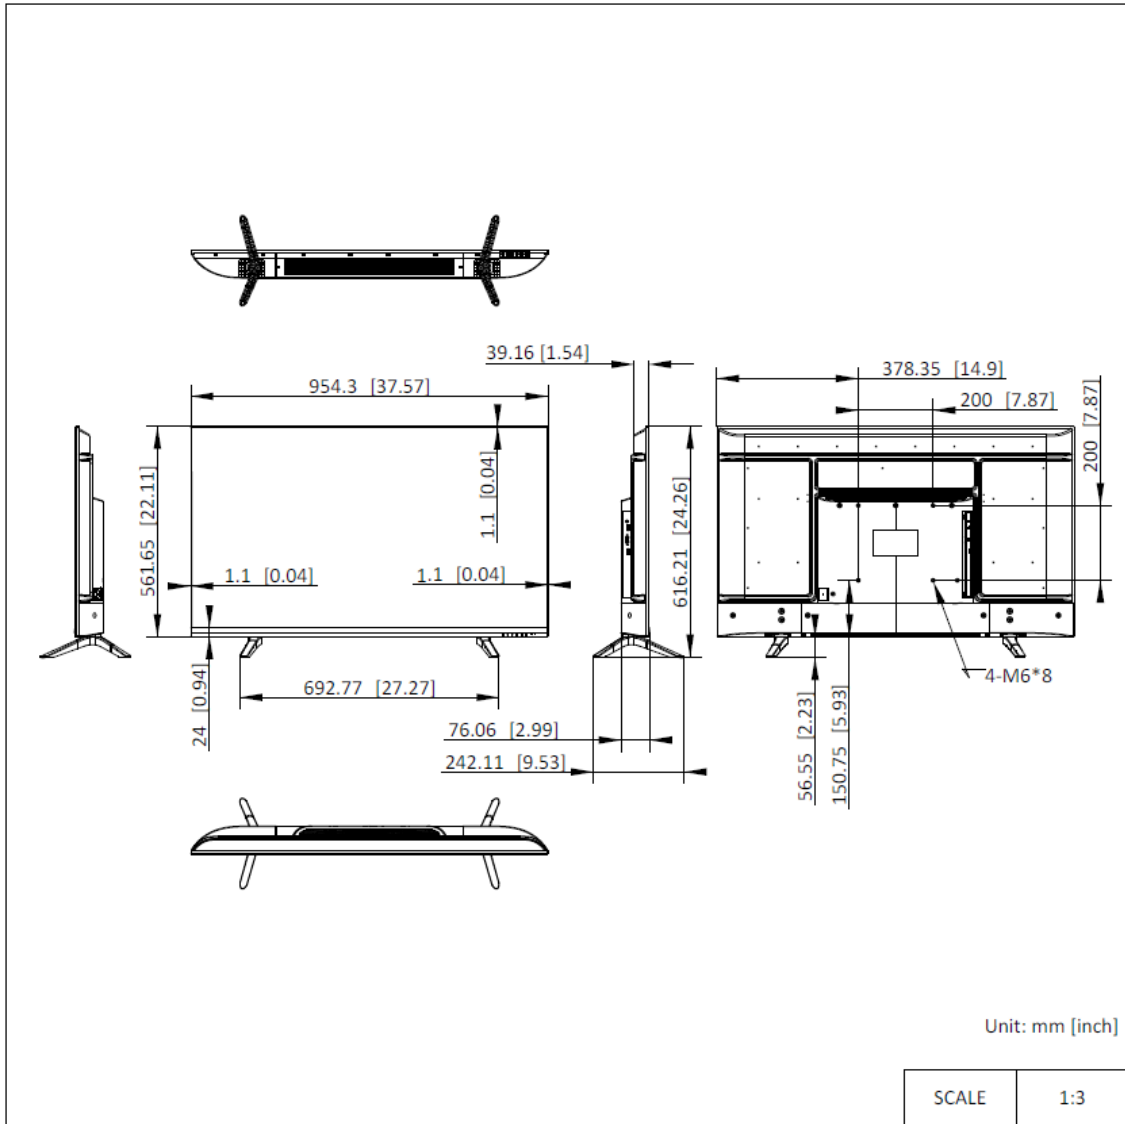

▪ Specification

Display	
Screen Size	43 inch
Active Display Area	950.896 (H) mm × 529.254 (V) mm
Resolution	1920 × 1080 @60 Hz
Backlight	D-LED
Pixel Pitch	0.49005 (H) × 0.49005 (V) mm
Brightness	300 cd/m ²
Viewing Angle	178° / 178°
Color Depth	8 bit
Contrast Ratio	4000 : 1
Response Time	6.5 ms (typ)
Refresh Rate	60 Hz
Haze	25%
Color Gamut	72% NTSC
Reliability	7 * 24H
Interface	
Video & Audio Input	VGA × 1, HDMI 1.4 × 1
Video & Audio Output	LINE OUT × 1, Speaker OUT × 2 (8Ω 10W)
Data Transmission Interface	USB2.0 × 1
Control Interface	无
Power	
Power Supply	100~240 VAC, 50/60Hz, 1.0 A Max
Power Consumption	≤80W
Standby Consumption	≤ 0.5 W
Working Environment	
Working Temperature	0 °C to 40 °C (32 °F to 104 °F)
Working Humidity	20% to 90% RH (Non-Condensing)
Storage Temperature	-20 °C to 60 °C (-4 °F to 140 °F)
Storage Humidity	5% to 90% RH (Non-Condensing)
General	
Speaker	8 Ω 10 W × 2
Casing Material	Plastic
VESA	7.87 inch × 7.87 inch
Bezel Width	0.04 inch (top/left/right) , 0.94 inch (bottom)
Product Dimensions (W × H × D)	37.57(W) inch × 22.11 (H) inch × 2.99 (D) inch (without base) , 37.57 (W) inch × 24.26 (H) inch × 9.53 (D) inch (with base)
Package Dimensions (W × H × D)	1073(W)mm × 668(H)mm × 161(D) mm (42.24 (W) × 26.3 (H) × 6.34 (D)) inch
Net Weight	6.85 ± 0.5 kg (15.10 ± 1.1 lb.)
Gross Weight	9.98 ± 0.5 kg (22.00 ± 1.1 lb.)
Packing List	Monitor × 1, Base component × 1, Power cable × 1, HDMI cable (1.5 m) × 1, User manual × 1, Multilingual manual × 1, Remote control × 1, Screw × 6

▪ Available Model

DS-D5043F3-1V0

▪ Dimension

- Accessory
- Optional

DS-DM4255W
Wall-mounted
Bracket

See Far, Go Further

www.hikvision.com
support@hikvision.com