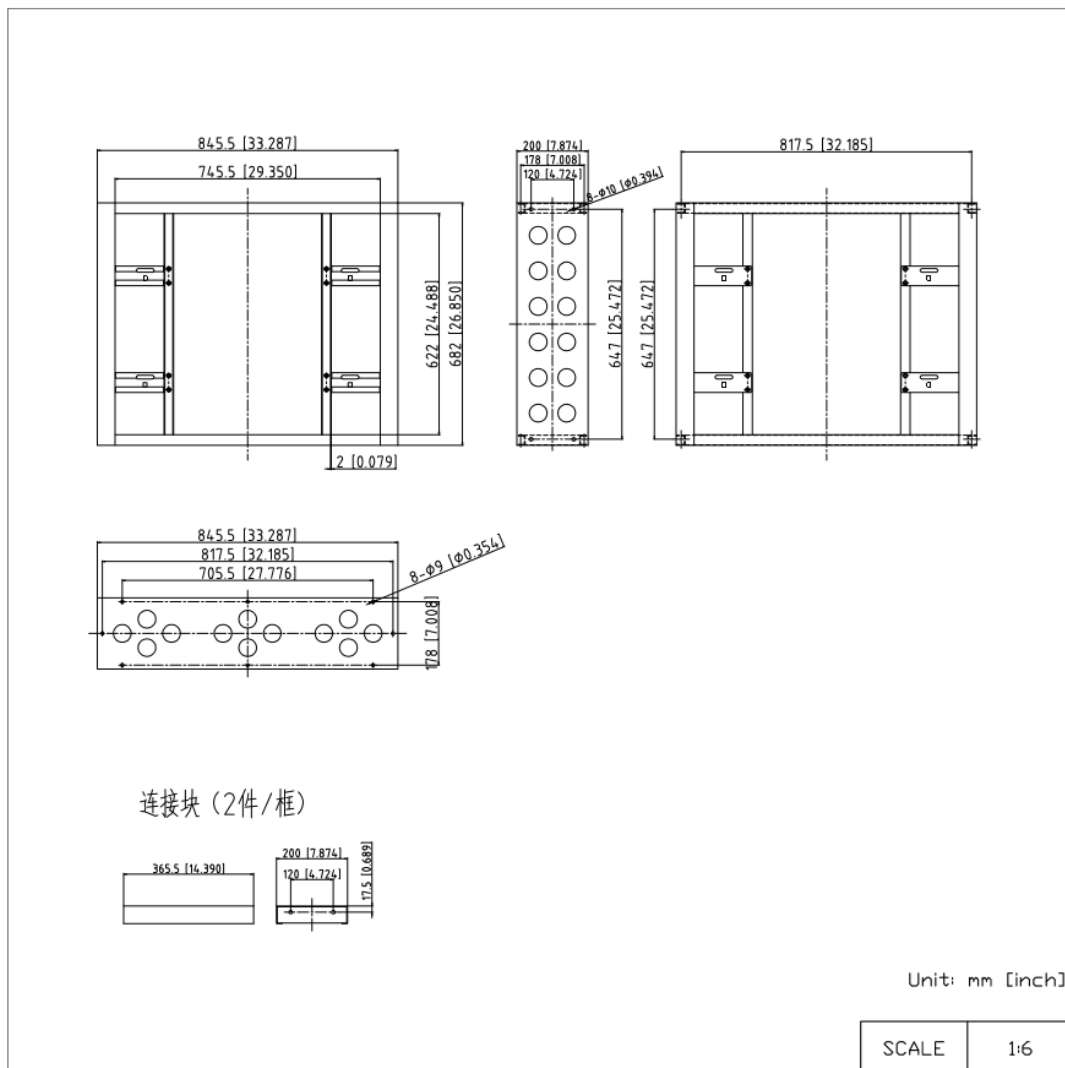

DP-D2X55R70-1X1-Q1-MF-Q0.8-ZY
LCD Modular-bracket Frame

- Solid steel structure, preventing screen bending or twisting
- Cold-rolled steel plate (SPCC)
- Simple and elegant in design

▪ Specification

General	
Package Dimensions (W × H × D)	980 (W) mm × 830 (H) mm × 340 (D) mm (38.58" × 32.68" × 13.39")
Dimension (W × H × D)	845.5 (W)mm × 682 (H)mm × 200 (D) mm (33.29" × 26.85" × 7.87")
Gross Weight	24 .2± 0.5 Kg (53.4± 1.1 lb)
Net Weight	21.1± 0.5 Kg (46.5 ± 1.1 lb)
Default Parameters	
Color	Black
Material	Cold-rolled steel plate (SPCC)
Surface Treatment	Electrostatic spraying

▪ Available Model

DP-D2X55R70-1X1-Q1-MF-Q0.8-ZY

▪ Dimension

▪ Accessory

DS-D2055RH-0A

DS-D2055RL-0A

DS-D2055HR-G

See Far, Go Further