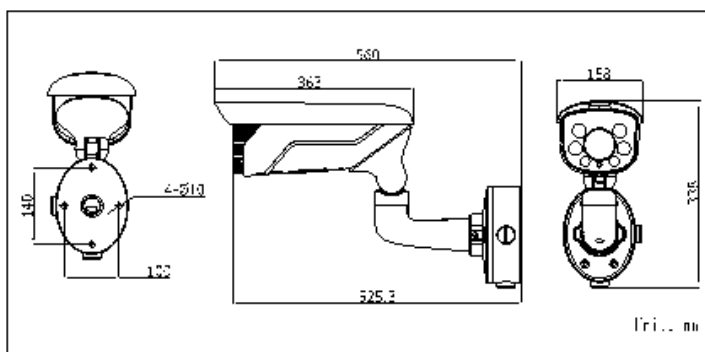

Dimensions

Audio (-S)

Environment Noise Filtering	Support
Audio I/O	Support dual audio track, stereo
Audio Sampling Rate	16kHz / 32kHz / 44.1kHz / 48kHz

Smart Feature-set

Behavior Analysis	Line crossing detection, Intrusion detection, Region entrance, Region exiting, Unattended baggage, Object removal
Line Crossing Detection	Cross a pre-defined virtual line
Intrusion Detection	Enter and loiter in a pre-defined virtual region
Region Entrance	Enter a pre-defined virtual region from the outside place
Region Exiting	Exit from a pre-defined virtual region
Unattended Baggage	Objects left over in the pre-defined region such as the baggage, purse, dangerous materials
Object Removal	Objects removed from the pre-defined region, such as the exhibits on display.
Exception Detections	Scene change detection, Sudden audio increase/decrease detection, Audio loss detection, Defocus detection
Recognition	Face detection recognition
Statistics	Object Counting (Entrance and Exit object number is accounted and showed on screen in real time)

General

Protection Level	IP66
Impact Protection	IK10
IR Distance	70m(2.8~12mm)/150m(8~32mm)
Operating Conditions	-30 °C – 60 °C (-22 °F – 140 °F), Humidity 95% or less (non-condensing), -H: -40 °C – 60 °C
Power Supply	24 V AC ± 10%, PoE (802.3at)
Power Consumption	Max. 24 W
Dimensions	158×338×560 mm (6.22" ×13.31" × 22.05")
Weight	6200 g (13.67 lbs)

Order Models

DS-2CD4625FWD-IZ, DS-2CD4625FWD-IZS, DS-2CD4625FWD-IZH, DS-2CD4625FWD-IZHS,