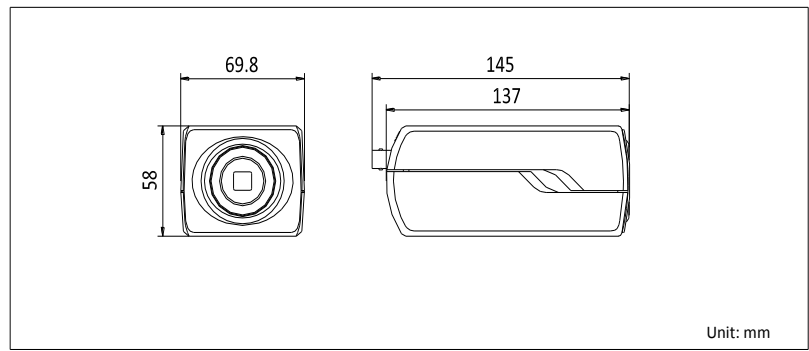

Dimensions

Audio	
Environment Noise Filtering	Support
Audio I/O	Support dual audio track, stereo
Audio Sampling Rate	16kHz / 32kHz / 44.1kHz / 48kHz
Smart Feature-set	
Behavior Analysis	Line crossing detection, Intrusion detection, Region entrance, Region exiting, Unattended baggage, Object removal
Line Crossing Detection	Cross a pre-defined virtual line
Intrusion Detection	Enter and loiter in a pre-defined virtual region
Region Entrance	Enter a pre-defined virtual region from the outside place
Region Exiting	Exit from a pre-defined virtual region
Unattended Baggage	Objects left over in the pre-defined region such as the baggage, purse, dangerous materials
Object Removal	Objects removed from the pre-defined region, such as the exhibits on display.
Exception Detections	Scene change detection, Sudden audio increase/decrease detection, Audio loss detection, Defocus detection
Recognition	Face detection recognition
Statistics	Object Counting (Entrance and Exit object number is accounted and showed on screen in real time)
General	
Operating Conditions	-30 °C – 60 °C (-22 °F – 140 °F), Humidity 95% or less (non-condensing)
Power Supply	24 V AC ± 10%, 12 V DC ± 10%, PoE (802.3af)
Power Consumption	Max. 6 W (Max. 9W with IR cut filter on)
Dimensions	69.8×58×145 mm (2.75" × 2.28" × 5.71")
Weight	830 g (1.83 lbs)
Order Models	
DS-2CD6026FHWD, DS-2CD6026FHWD-A	

Accessories

DS-1292ZJ
Short Arm Wall Mount