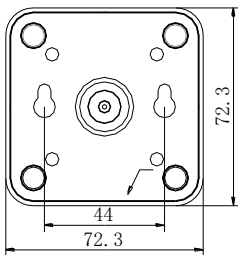

DS-1291ZJ-BL

Desktop/Pendant Mount for Covert Camera

Features:

- Adopt universal regulating mechanism, easy to adjust
- Support desktop mounting and pendant mounting

Dimension:

Order Model:

DS-1291ZJ-BL

Parameter:

Model	DS-1291ZJ-BL
Parameters	Desktop/Pendant Mount for Covert Camera
Appearance	Black
Material	Plastic
Dimension	87x73x73mm
Weight	70.5g

Note: The actual dome camera may vary from the picture above.