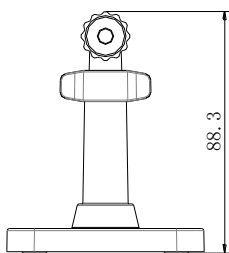

DS-1291ZJ-BL

Desktop/Pendant Mount for Covert Camera

Features:

- Adopt universal regulating mechanism, easy to adjust
- Support desktop mounting and pendant mounting

Dimension:

Order Model:

DS-1291ZJ-BL

Parameter:

Model	DS-1291ZJ-BL
Parameters	Desktop/Pendant Mount for Covert Camera
Appearance	Black
Material	Plastic
Dimension	87x73x73mm
Weight	70.5g

Note: The actual dome camera may vary from the picture above.