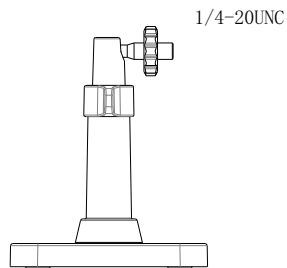

DS-1291ZJ-BL

Desktop/Pendant Mount for Covert Camera

Features:

- Adopt universal regulating mechanism, easy to adjust
- Support desktop mounting and pendant mounting

Dimension:

Order Model:

DS-1291ZJ-BL

Parameter:

Model	DS-1291ZJ-BL
Parameters	Desktop/Pendant Mount for Covert Camera
Appearance	Black
Material	Plastic
Dimension	87x73x73mm
Weight	70.5g

Note: The actual dome camera may vary from the picture above.