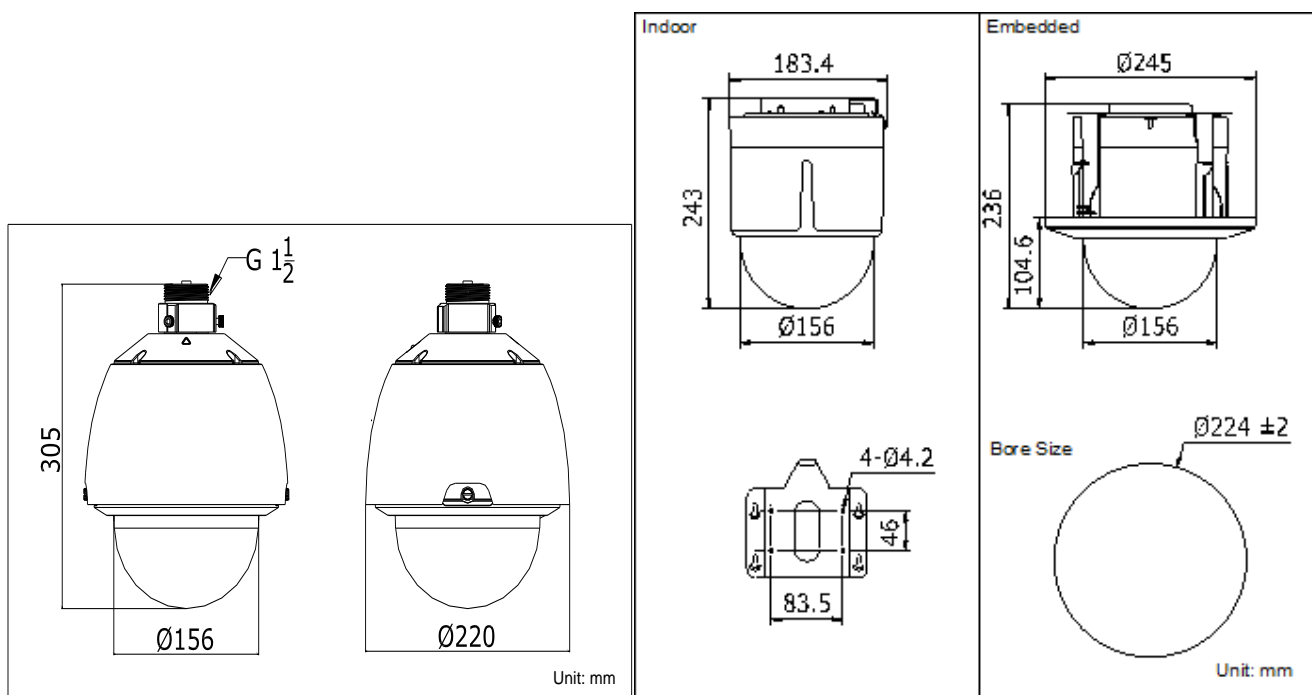

## Specifications

Parameter		Model
		<b>DS-2AE5230T-A: 24VAC, Outdoor</b> <b>DS-2AE5230T-A3: 24VAC, Indoor</b> <b>E Series 5 Inch turbo HD1080p PTZ Dome Camera</b>
Camera	Image Sensor	1/3" CMOS
	Max. Image Resolution	1920×1080
	Frame Rate	50Hz:25fps(1920×1080) 60Hz:30fps(1920×1080)
	Min. Illumination	Color: 0.02Lux@(F1.6,AGC ON) B/W: 0.002Lux@(F1.6,AGC ON)
	White Balance	Auto / Manual / ATW / Indoor / Outdoor
	AGC	Auto / Manual
	S / N Ratio	≥ 50dB
	3D DNR	Support
	Backlight Compensation	Support
	WDR	Digital WDR
	Shutter Time	PAL: 1-1/10,000s NTSC: 1-1/10,000s
	Day & Night	IR Cut Filter
	Digital Zoom	16x
	Privacy Mask	8 privacy masks programmable; a maximum of 8 zones can be masked simultaneously on the same video screen
Focus Model	Auto / Semiautomatic / Manual	
Lens	Focal Length	4-120mm, 30X
	Zoom Speed	Approx.3.0s(Optical Wide-Tele)
	Angle of View	58-1.7 degree(Wide-Tele)
	Min. Working Distance	10-1500mm (Wide-Tele)
	Aperture	F1.6-F4.4
Pan and Tilt	Pan Range	360° endless
	Pan Speed	Pan Manual Speed: 0.1°-250°/s, Pan Preset Speed: 300°/s
	Tilt Range	-5°-90° (Auto Flip)
	Tilt Speed	Tilt Manual Speed: 0.1°-150°/s, Tilt Preset Speed: 200°/s
	Proportional Zoom	Rotation speed can be adjusted automatically according to zoom multiples

## Dimensions