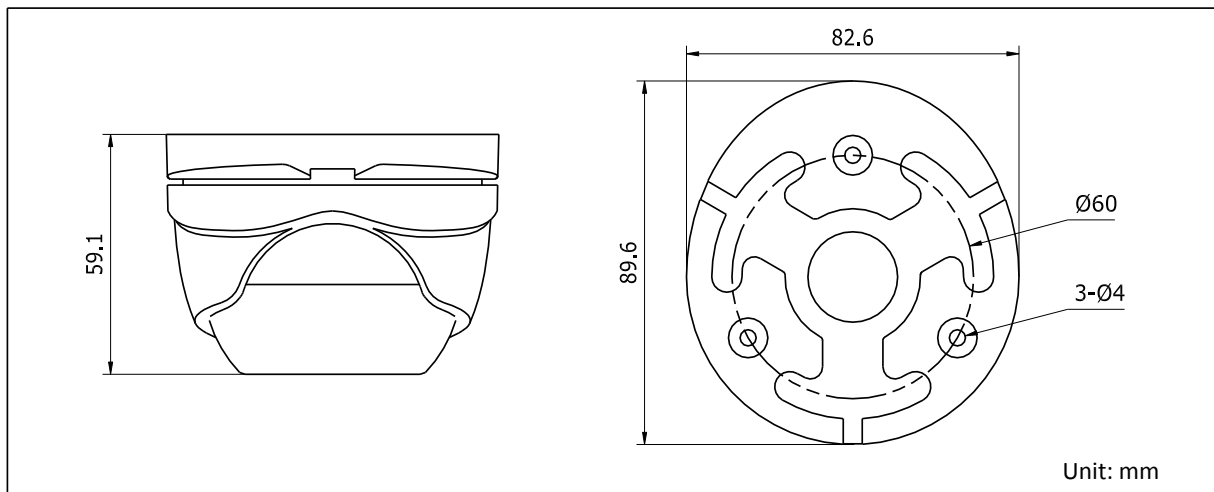

## Specifications

<b>Camera</b>	
Image Sensor	2MP CMOS Image Sensor
Signal System	PAL/NTSC
Effective Pixels	1930(H)*1088(V)
Min. illumination	0.01 Lux @ (F1.2,AGC ON),0 Lux with IR
Shutter Time	1/25(1/30)s to 1/50,000s
Lens	3.6mm, 6mm optional
	Angle of View: 91.3°(3.6mm), 59.9°(6mm)
Lens Mount	M12
Day & Night	ICR
Angle Adjustment	Pan: 0 - 360°, Tilt: 0 - 75°, Rotation: 0 - 360°
Synchronization	Internal synchronization
Video Frame Rate	1080p@25fps/1080p@30fps
HD Video Output	1 Analog HD output
S/N Ratio	>62dB
<b>Menu</b>	
Camera ID	On/off (0-255)
AGC	Support
D/N Mode	Color/BW/Auto/EXT
White Balance	Auto/User/Push/8000K/6000K/4200K/3000K
Privacy Mask	On/Off, maximum 2 zones
Motion Detection	On/Off, maximum 4 zones
BLC	Support
Anti-flicker	On/Off
Language	English/Chinese
Functions	Digital noise reduction, Mirror
<b>General</b>	
Operating Conditions	-40 °C – 60 °C (-40 °F – 140 °F), Humidity 90% or less (non-condensing)
Power Supply	12 VDC ± 15%
Power Consumption	Max. 4W
Protection Level	IP66
IR Range	Up to 20m
Communication	Up the coax, Protocol: HIKVISION-C(TVI output)
Dimensions	Φ89.5 × 69.8 mm(Φ3.52" × 2.75")
Weight	340 g

## Dimensions