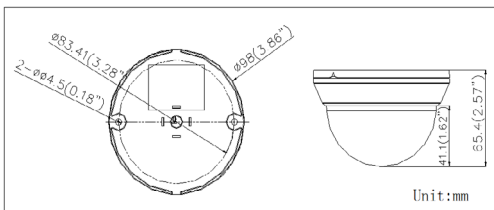

DS-2CE56D1T-IRMM

HD1080P Turbo HD IR Indoor Dome Camera

Key features

- HD1080P Video Output
- Adopt HDTVl Technology
- True Day/Night, Smart IR
- Up to 20m IR distance
- OSD menu controlled via UTC

Dimensions

Available models

DS-2CE56D1T-IRMM

DS-2CE56D1T-IRMM	
Camera	
Image Sensor	1 / 2.7" Progressive Scan CMOS
Signal System	PAL / NTSC
Effective Pixels	1930(H)*1088(V)
Min. Illumination	0.1 Lux @ (F1.2,AGC ON),0 Lux with IR
Shutter speed	1/25(1/30) s to 1/50,000 s
Lens	3.6mm (6mm optional) Angle of View: 90°(3.6mm), 55.4°(6mm)
Lens Mount	φ14
Angle Adjustment	Pan: 0 - 350°, Tilt: 0 - 70°
Day & Night	ICR
Synchronization	Internal synchronization
Video Frame Rate	1080p@25fps/1080p@30fps
HD Video Output	1 Analog HD output
S / N Ratio	More than 52dB
Menu	
Camera ID	On/off (0-255)
AGC	Support
D/N Mode	Color/ BW/ Auto/ EXT
White Balance	Auto/ User/ Push/ 8000K/ 6000K/ 4200K/ 3000K
Privacy Mask	On/ Off, maximum 2 zones
Motion Detection	On/ Off, maximum 4 zones
BLC	Support
Anti-flicker	On/off
Language	English/ Chinese
Function	Digital noise reduction, Mirror
General	
Working Temperature / Humidity	-40 °C - 60 °C (-40 °F - 140 °F) Humidity 90% or less (non-condensing)
Power Supply	12V DC
Power Consumption	Max. 2.5W
Weather Proof Ratings	IP66
IR Range	Up to 20m
Communication	Up the coax Protocol: HIKVISION-C(Coaxitron)
Dimensions	φ 98 x 65.4 mm (φ 3.86" x 2.57")
Weight	130 g (0.29 lb)