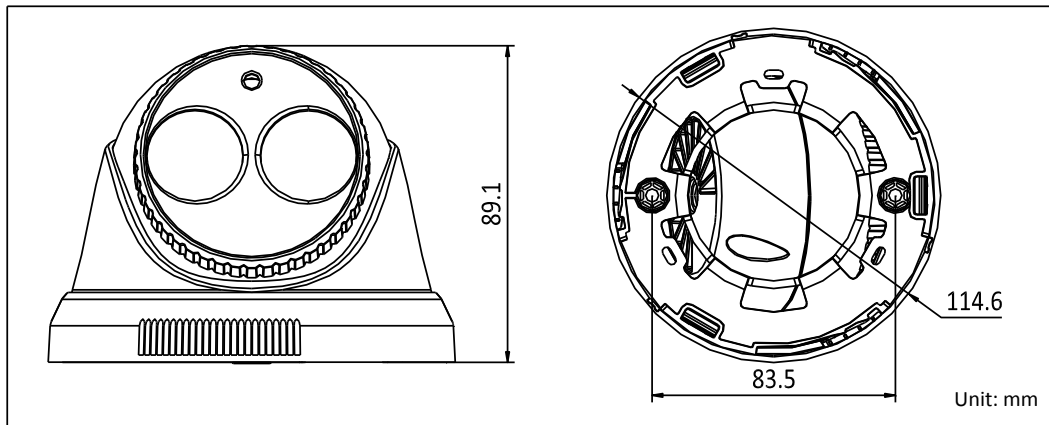

Order Models

DS-2CE56D5T-IT3

Dimensions