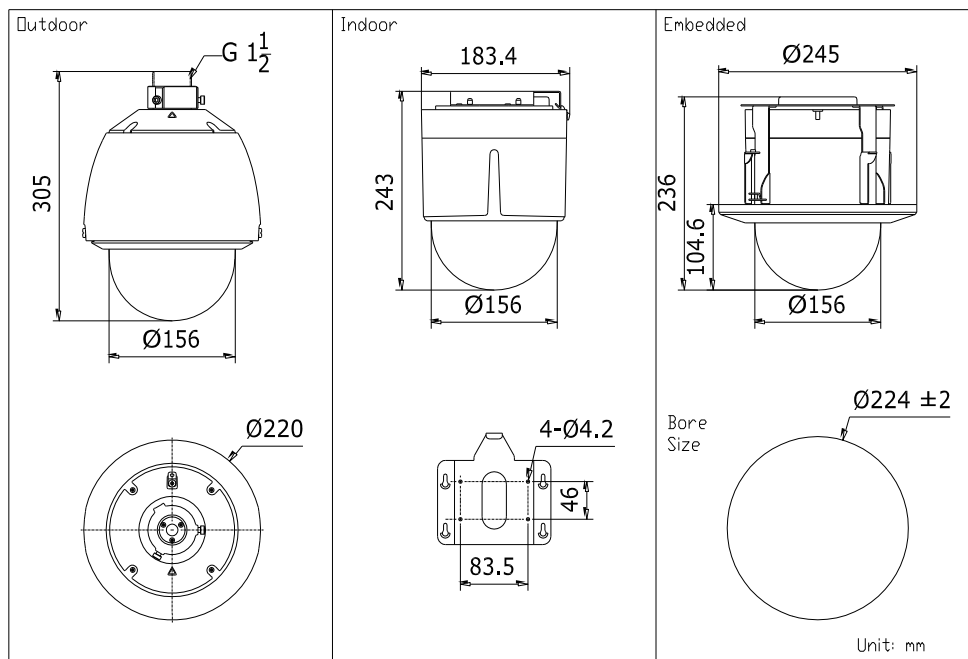

System Integration	Interface for application programming	Open-ended API, support Onvif, PSIA and CGI Support ezviz cloud P2P
	Web Browser	IE 7+, Chrome 18 +, Firefox 5.0 +, Safari 5.02 +
	Power	24 VAC(-A model); 24 VAC/PoE+(-AE/-AE3 model) Max. 18W
	Working Temperature / Humidity	-30 °C -65°C (-22°F -149°F)(outdoor dome) / -10°C -50°C (14°F -122°F)(indoor dome) 90% or less
	Protection Level	IP66 standard (outdoor dome) TVS 4,000V lightning protection, surge protection and voltage transient protection
	Impact Protection	Outdoor: IEC60068-275Eh, 20J; EN50102, up to IK10 Indoor: IEC60068-275Eh, 10J; EN50102, up to IK09
	Mounting	Various mounting modes optional
	Dimensions	Φ220×305mm (Φ8.66"×12.02")(Outdoor) Φ183.4×243mm(Φ7.22"×9.56") (Indoor) Φ245×236mm(Φ9.65"×9.29") (In-ceiling)
	Weight (approx.)	3Kg (6.61lbs)
	Mount Option (only suitable for outdoor dome)	Long-arm wall mount: DS-1602ZJ; Corner mount: DS-1602ZJ-corner; Pole Mount: DS-1602ZJ-pole; Power box mount: DS-1602ZJ-box

Dimensions