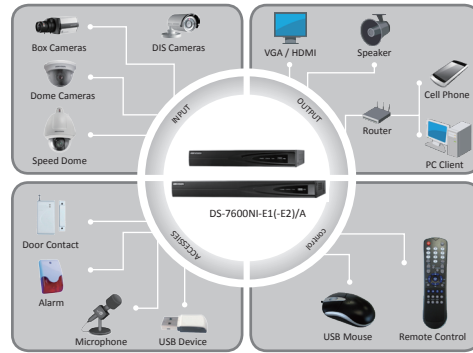

### Key features

- Third-party network cameras supported
- Up to 5 Megapixels resolution recording
- HDMI and VGA output at up to 1920×1080P resolution
- 4/8/16-ch network cameras can be connected with 25M/50M/100M incoming bandwidth
- Up to 2 SATA interfaces
- Support network detection, including network delay, packet loss, etc.

### Rear Panel

1. Power Supply
2. Audio In
3. HDMI Interface
4. LAN Network Interface
5. Audio Out
6. VGA Interface
7. USB Interface
8. Ground
9. Power Switch
10. Alarm I/O