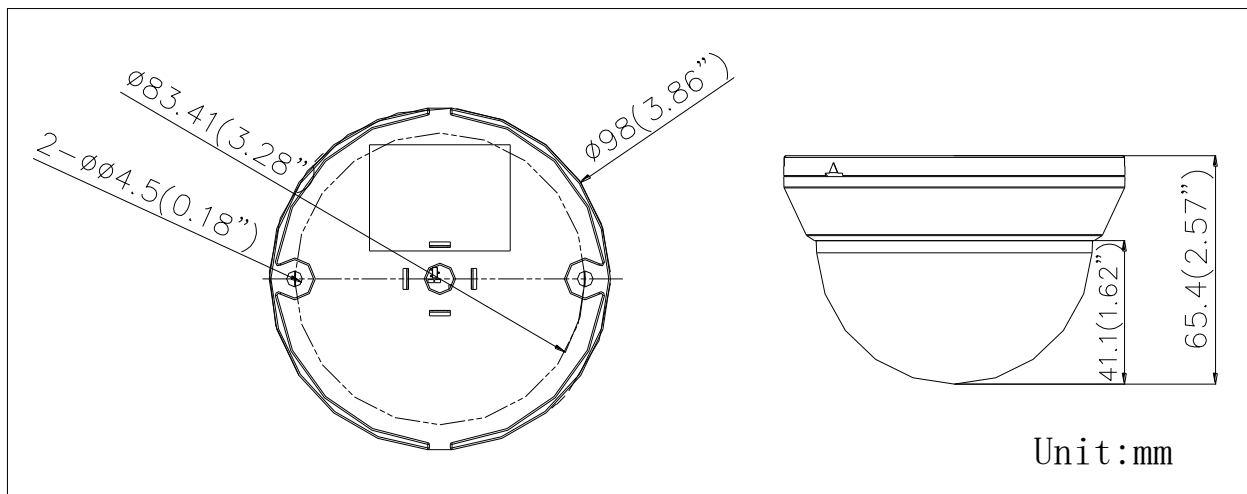

DS-2CE56D0T-IRMM HD1080P Indoor IR Dome Camera

Key Features

- 2 Megapixel high-performance CMOS
- Analog HD output, up to 1080P resolution
- True Day/Night, Smart IR
- Up to 20m IR distance

Specifications

Camera	
Image Sensor	2MP CMOS Image Sensor
Signal System	PAL/NTSC
Effective Pixels	1920(H)*1080(V)
Min. illumination	0.01 Lux @ (F1.2,AGC ON),0 Lux with IR
Shutter Time	1/25(1/30)s to 1/50,000s
Lens	2.8mm, 3.6mm, 6mm optional
	Angle of View: 103°(2.8mm), 82.2°(3.6mm), 54°(6mm)
Lens Mount	M12
Day & Night	ICR
Angle Adjustment	Pan: 0 - 360°, Tilt: 0 - 75°, Rotation: 0 - 360°
Synchronization	Internal synchronization
Video Frame Rate	1080p@25fps/1080p@30fps
HD Video Output	1 Analog HD output
S/N Ratio	>62dB
General	
Operating Conditions	-20 °C - 45 °C (-4 °F - 113 °F), Humidity 90% or less (non-condensing)
Power Supply	12 VDC ± 15%
Power Consumption	Max. 4W
IR Range	Up to 20m
Dimension	Φ 98 x 65.4 mm (φ 3.86" x 2.57")
Weight	250 g

Order Models

DS-2CE56D0T-IRMM

Dimensions

Accessories

DS-1H18X41T

Video Balun Camera Tester

Distributed by

Headquarters