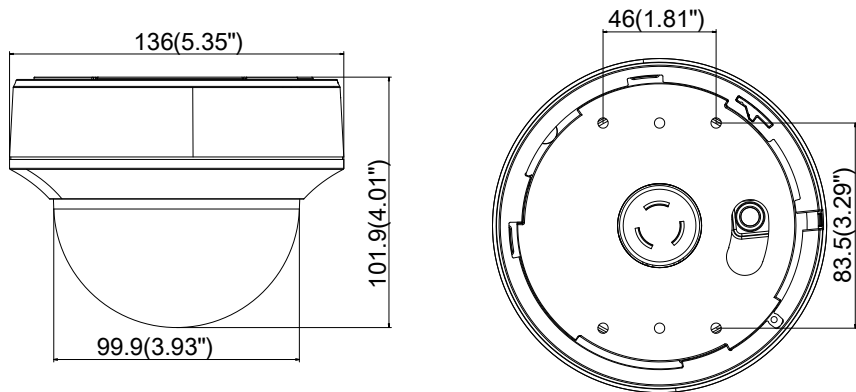

Specifications

Camera	
Image Sensor	3MP CMOS Image Sensor
Effective Pixels	2052(H)*1536(V)
Min. illumination	0.01 Lux @ (F1.2,AGC ON),0 Lux with IR
Shutter Time	1/25(1/30)s to 1/50,000s
Lens	Motorized VF lens; 2.8 - 12 mm
	Angle of view: 26.8°-83°
Lens Mount	φ14
Day & Night	ICR
Angle Adjustment	Pan: 0° - 355°; Tilt:0° - 75°; Rotate: 0° - 355°
Synchronization	Internal Synchronization
WDR	120dB
Video Frame Rate	1920×1536@18fps
HD Video Output	1 Analog HD output
S/N Ratio	>62dB
Menu	
AGC	Support
D/N Mode	Color/BW/SMART
White Balance	ATW/ MWB
BLC	Support
Functions	Wide Dynamic Range, Digital noise reduction, Mirror, SMART IR
General	
Operating Conditions	-40 °C – 60 °C (-40 °F – 140 °F), Humidity 90% or less (non-condensing)
Power Supply	12 VDC ± 15%; -A: 12 VDC ± 15% 24 VAC ± 15%
Power Consumption	Max. 4.5W; -A: Max. 6.5W
IR Range	Up to 30m
Communication	Up the coax, Protocol: HIKVISION-C (TVI output)
Dimensions	Φ136mm×102mm (Φ5.35"×4.02")
Weight	Approx. 600g (1.32lb)

Order Models

DS-2CE56F7T-ITZ, DS-2CE56F7T-AITZ

Dimensions

Unit: mm

Accessories

DS-1275ZJ

Vertical Pole Mount

DS-1273ZJ-130