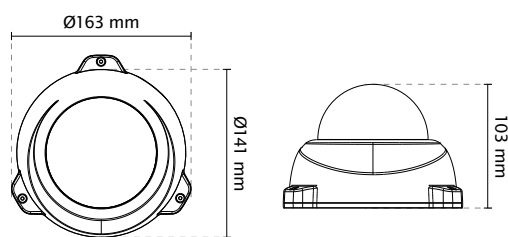

Dimensions

Compatible Accessories

Mounting Kits

All specifications are subject to change without notice. Copyright © VIVOTEK INC. All rights reserved.

Distributed by:

VIVOTEK INC.
6F, No.192, Lien-Cheng Rd., Chung-Ho,
New Taipei City, 235, Taiwan, R.O.C.
T: +886-2-82455282 F: +886-2-82455532
E: sales@vivotek.com

VIVOTEK USA
2050 Ringwood Avenue,
San Jose, CA 95131
T: 408-773-8686 F: 408-773-8298
E: salesusa@vivotek.com

VIVOTEK Europe
Randstad 22-133, 1316BW Almere,
The Netherlands
T: +31(0)36-5298-434
E: sales europe@vivotek.com

Ver. 4