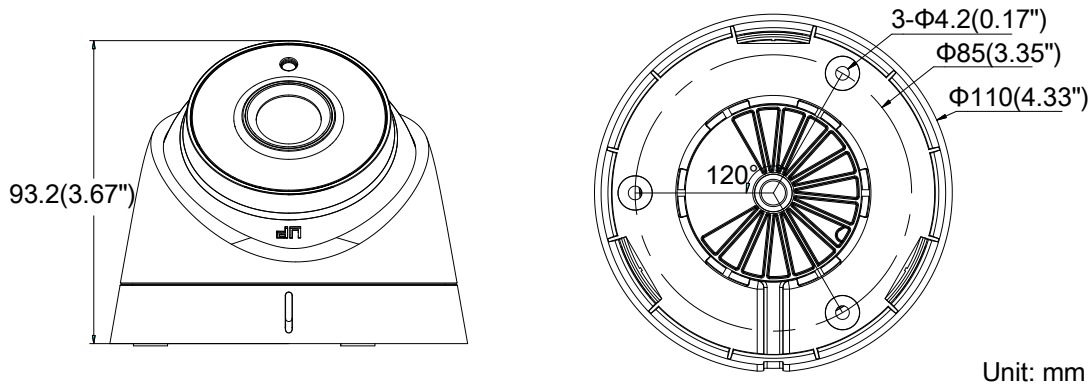

DS-2CE56F7T-IT3 3MP WDR EXIR Turret Camera

Key Features

- 3 Megapixel high-performance CMOS
- Analog HD output, up to 3MP resolution
- True Day/Night
- OSD menu, DNR, Smart IR
- True WDR, up to 120dB
- EXIR technology, up to 40m IR distance
- IP66 weatherproof
- Up the Coax(HIKVISION-C)

Specifications

Camera	
Image Sensor	3MP CMOS Image Sensor
Effective Pixels	2052(H)*1536(V)
Min. illumination	0.01 Lux @ (F1.2,AGC ON),0 Lux with IR
Shutter Time	1/25(1/30)s to 1/50,000s
Lens	2.8mm, 3.6mm, 6mm, 8mm, 12mm, 16mm optional
	Angle of View: 84°(2.8mm), 67.8°(3.6mm), 44.6°(6mm), 31.6°(8mm), 20.2°(12mm), 15.8°(16mm)
Lens Mount	M12
Day & Night	ICR
Angle Adjustment	Pan: 0° - 360°; Tilt: 0° - 75°; Rotate: 0° - 360°
Synchronization	Internal Synchronization
WDR	120dB
Video Frame Rate	1920×1536@18fps
HD Video Output	1 Analog HD output
S/N Ratio	>62dB
Menu	
AGC	Support
D/N Mode	Color/BW/SMART
White Balance	ATW/ MWB
BLC	Support
Functions	Wide Dynamic Range, Digital noise reduction, Mirror, SMART IR
General	
Operating Conditions	-40 °C – 60 °C (-40 °F – 140 °F), Humidity 90% or less (non-condensing)
Power Supply	12 VDC ± 15%
Power Consumption	Max. 5W
Protection Level	IP66
IR Range	Up to 40m
Communication	Up the coax, Protocol: HIKVISION-C (TVI output)
Dimensions	φ110mm×93.2mm (φ4.33"×3.67")
Weight	Approx. 350g (0.77lb)

Order Models

DS-2CE56F7T-IT3

Dimensions

Unit: mm

Accessories

DS-1272ZJ-110-TRS
Wall Mounting

DS-1275ZJ
Vertical Pole Mounting

DS-1276ZJ
Corner Mounting