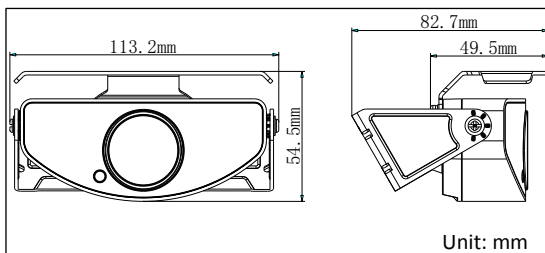

DS-2CS58C0T-ITR

720P IR Mobile Dome HDTVI Camera

Key Features:

- 1.0MP Progressive Scan CMOS
- Turbo HD output, up to 720P resolution
- 0.1Lux @(F1.2,AGC ON),0 Lux with IR
- Adopt wide-angle lens with wider monitoring coverage
- Support electronic shutter, AGC and auto Day & Night switch
- Up to IP68 protection level
- Anti-vibration design and aviation port for mobile environments

Application:

Suitable for reversing monitoring.

Order Model:

DS-2CS58C0T-ITR

Dimensions:

Specification:

Model	DS-2CS58C0T-ITR
Parameter	720P IR Mobile Dome Camera
Camera	
Image Sensor	1.0Mega Progressive Scan CMOS
Signal System	1280(H)×720(V)
Min. Illumination	0.1Lux @ (F1.2,AGC ON),0 Lux with IR
Shutter Time	1/25s to 1/50,000s
Lens	2.1mm (2.8mm/3.6mm optional)
Lens Mount	M12
Angle Adjustment	Tilt: 90°
Day & Night	Electronic
Horizontal Definition	950TVL
Synchronization	Internal
Video Output	Aviation port
HD Video Output	1 Turbo HD output, in line with HDTV standard
Function	Mirror(PTZ control)
General	
Working Temperature/Humidity	-40℃~80℃, Humidity 90% or less (non-condensing)
Power Supply	DC6V-16V
Power Consumption	3.5W MAX
IR Range	20-30m
Protection Level	IP68
Dimension(mm)	89.6×59.1
Weight	400g