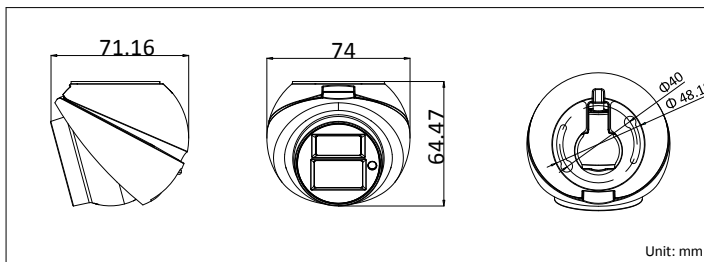

DS-2CS58C0T-ITS

1MP IR Mobile Dome HDTVI Camera

Key Features:

- 1.0MP Progressive Scan CMOS
- Turbo HD output, up to 720P resolution
- 0.1Lux @ (F1.2,AGC ON),0 Lux with IR
- Adopt wide-angle lens with wider monitoring coverage
- Support electronic shutter and AGC
- Patented universal regulating mechanism, easy to adjust
- Anti-vibration design and aviation port for mobile environments
- Built-in microphone
- IP65

Application:

Suitable for mobile environments.

Order Model:

DS-2CS58C0T-ITS

Dimensions:

Specification:

Model	DS-2CS58C0T-ITS
Parameter	1MP IR Mobile Dome Camera
Camera	
Image Sensor	1.0MP Progressive Scan CMOS
Resolution	1280(H)×800(V)
Min. Illumination	0.1Lux @ (F1.2, AGC ON), 0 Lux with IR
Shutter Time	1/25s to 1/50,000s
Lens	2.1mm(2.8mm/3.6mm optional)
Lens Mount	M12
Angle Adjustment	Pan:0° - 50°; Tilt:0° - 50°; Rotation:0° - 360°
Day & Night	Electronic
Horizontal Definition	950TVL
Synchronization	Internal
Video Output	Aviation port
Audio Input	Built-in Mic
Audio Output	1-ch audio interface(Aviation plug)
Frame Rate	720p@25fps/30fps
Function	Mirror(PTZ control)
General	
Working Temperature/Humidity	-40°C~75°C, Humidity 90% or less (non-condensing)
Power Supply	DC6V-16V
Power Consumption	3.5W MAX
Ingress Protection	IP65(Indoor use)
IR Range	20-30m
Dimension(mm)	74×64.47×71.16
Weight	400g