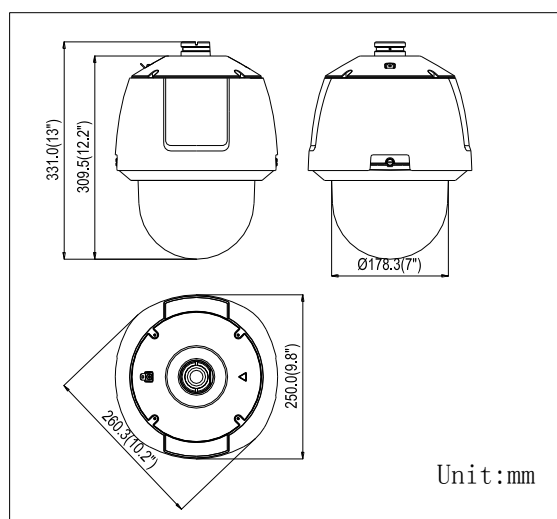

Dimensions

Accessories