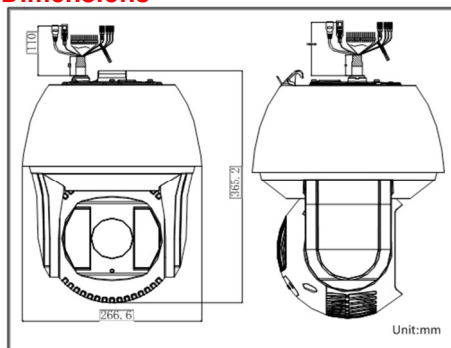

Dimensions

Accessories

- WMP-L, Wall Mount
- CMPL, Corner Mount
- CPM-S, Short Ceiling Pendant Mount
- CPM-L, Long Ceiling Pendant Mount
- JBP-W, Junction Box w/Wall Bracket
- PMPL, Pole Mount
- DS-1100KI, Network Keyboard
- DS-1005KI, USB Joystick

Order Model

- DS-2DF8836IV-AEL
- DS-2DF8836IV-AELW with wiper

Hikvision USA Inc., 908 Canada Court, City of Industry, CA 91748, USA • Hikvision Canada, 4485 Dobrin, St-Laurent, Quebec, Canada, H4R 2L8
Tel: +1-909-895-0400 • Toll Free in USA: +1-866-200-6690 • E-Mail: sales.usa@hikvision.com • www.hikvision.com
© 2015-2016 Hikvision USA Inc. • All Rights Reserved • Specifications subject to change without notice.