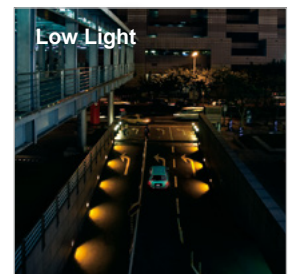

Fixed Dome Network Camera FD8355HV/55EHV

1.3MP • WDR Pro II • 30M IR • Smart IR •
3DNR • Smart Focus • Low Light • IP66 • IK10

VIVOTEK FD8355HV/55EHV are professional outdoor network dome cameras offering up to 60 fps @ 1.3-Megapixel resolution with superb image quality.

Featuring the new improved Wide Dynamic Range Technology WDR Pro II, it provides extreme visibility in extremely dark & light environments with 4 shutter capture methods. Combined with 3D Noise Reduction Technology, which enables the FD8355HV/55EHV to capture clear, polished video under low-light conditions and reduce bandwidth from sensor noise, users can identify an increased level of image detail in extremely bright as well as dark environments.

Additionally, as a professional day/night camera, FD8355HV/55EHV adopt Smart IR technology which prevents overexposure and provides noise reduction to adjust IR lighting intensity instantaneously based on changes in lighting in the ambient environment.

To provide top-notch image quality, FD8355HV/55EHV also come with a P-iris lens, which controls the iris with extreme precision with its built-in stepper motor. By using software controls, the lens maintains the iris opening at an optimal level at all times, resulting in superior sharpness and depth of field as well as image quality. Furthermore, for installers, properly adjusting the focus of a megapixel network camera can be difficult due to the level of image detail. Thus, FD8355HV/55EHV are also designed with VIVOTEK's Smart Focus System to make installation and adjustment easier by using remote focus and zoom adjustment.