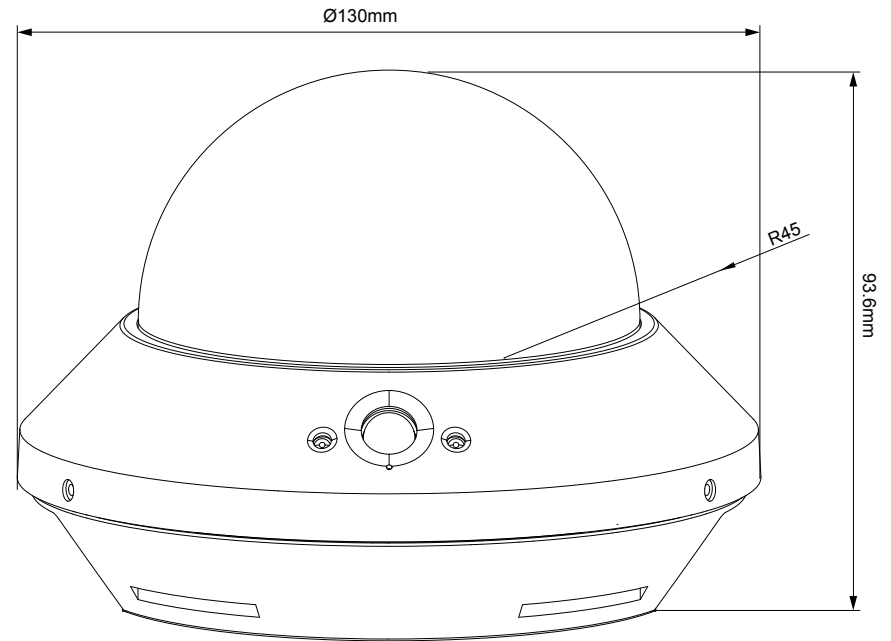

(H) 93.6mm

Lens Rotate 145°

Vertical Tilt 26.5°

Horizontal Pan 358°