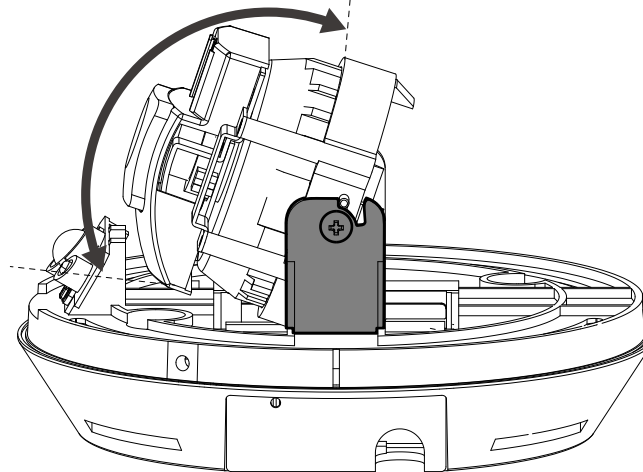

(H) 93.6mm

Lens Rotate 145°

Vertical Tilt 26.5°

Horizontal Pan 358°