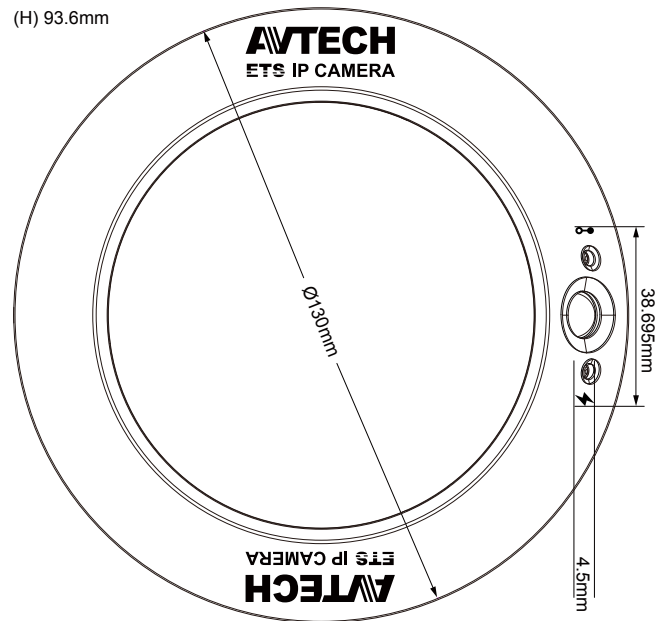

(H) 93.6mm

Lens Rotate 145°

Vertical Tilt 26.5°

Horizontal Pan 358°