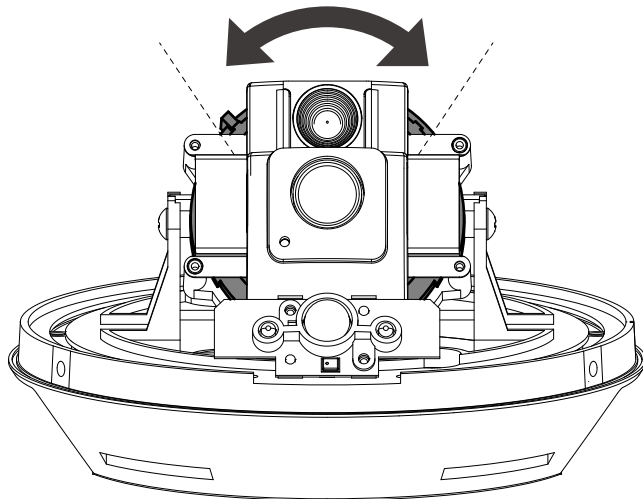

(H) 93.6mm

Lens Rotate 145°

Vertical Tilt 26.5°

Horizontal Pan 358°